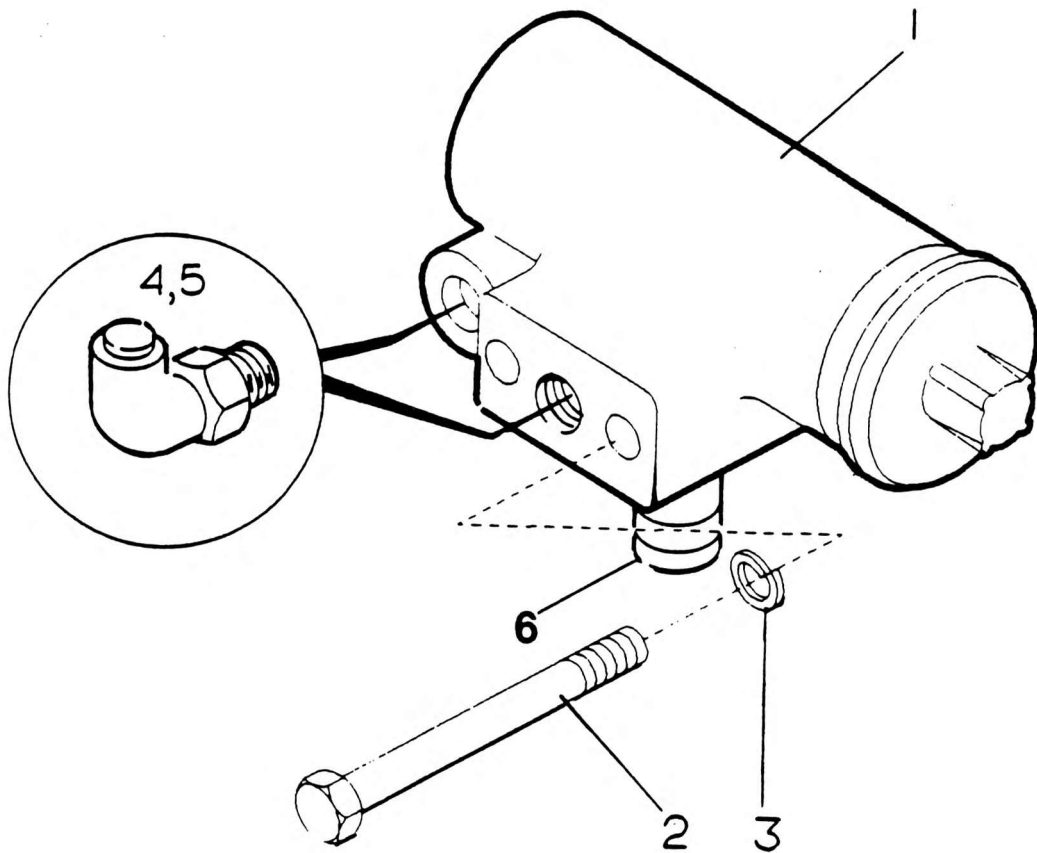

GOVERNOR VALVE ASSEMBLY

NO.	PART NO.	QTY.	DESCRIPTION	NO.	PART NO.	QTY.	DESCRIPTION
1 +	7-502-000007	1	Valve Governor				
2	7091203	2	Bolt Hex Head M6 x 70 Long				
3	7067215	2	Washer Spring M8				
4	7-443-991109	1	Elbow Adaptor				
5	7-443-991109	1	Elbow Adaptor				
6	7-642-990007	1	Valve Muffler				